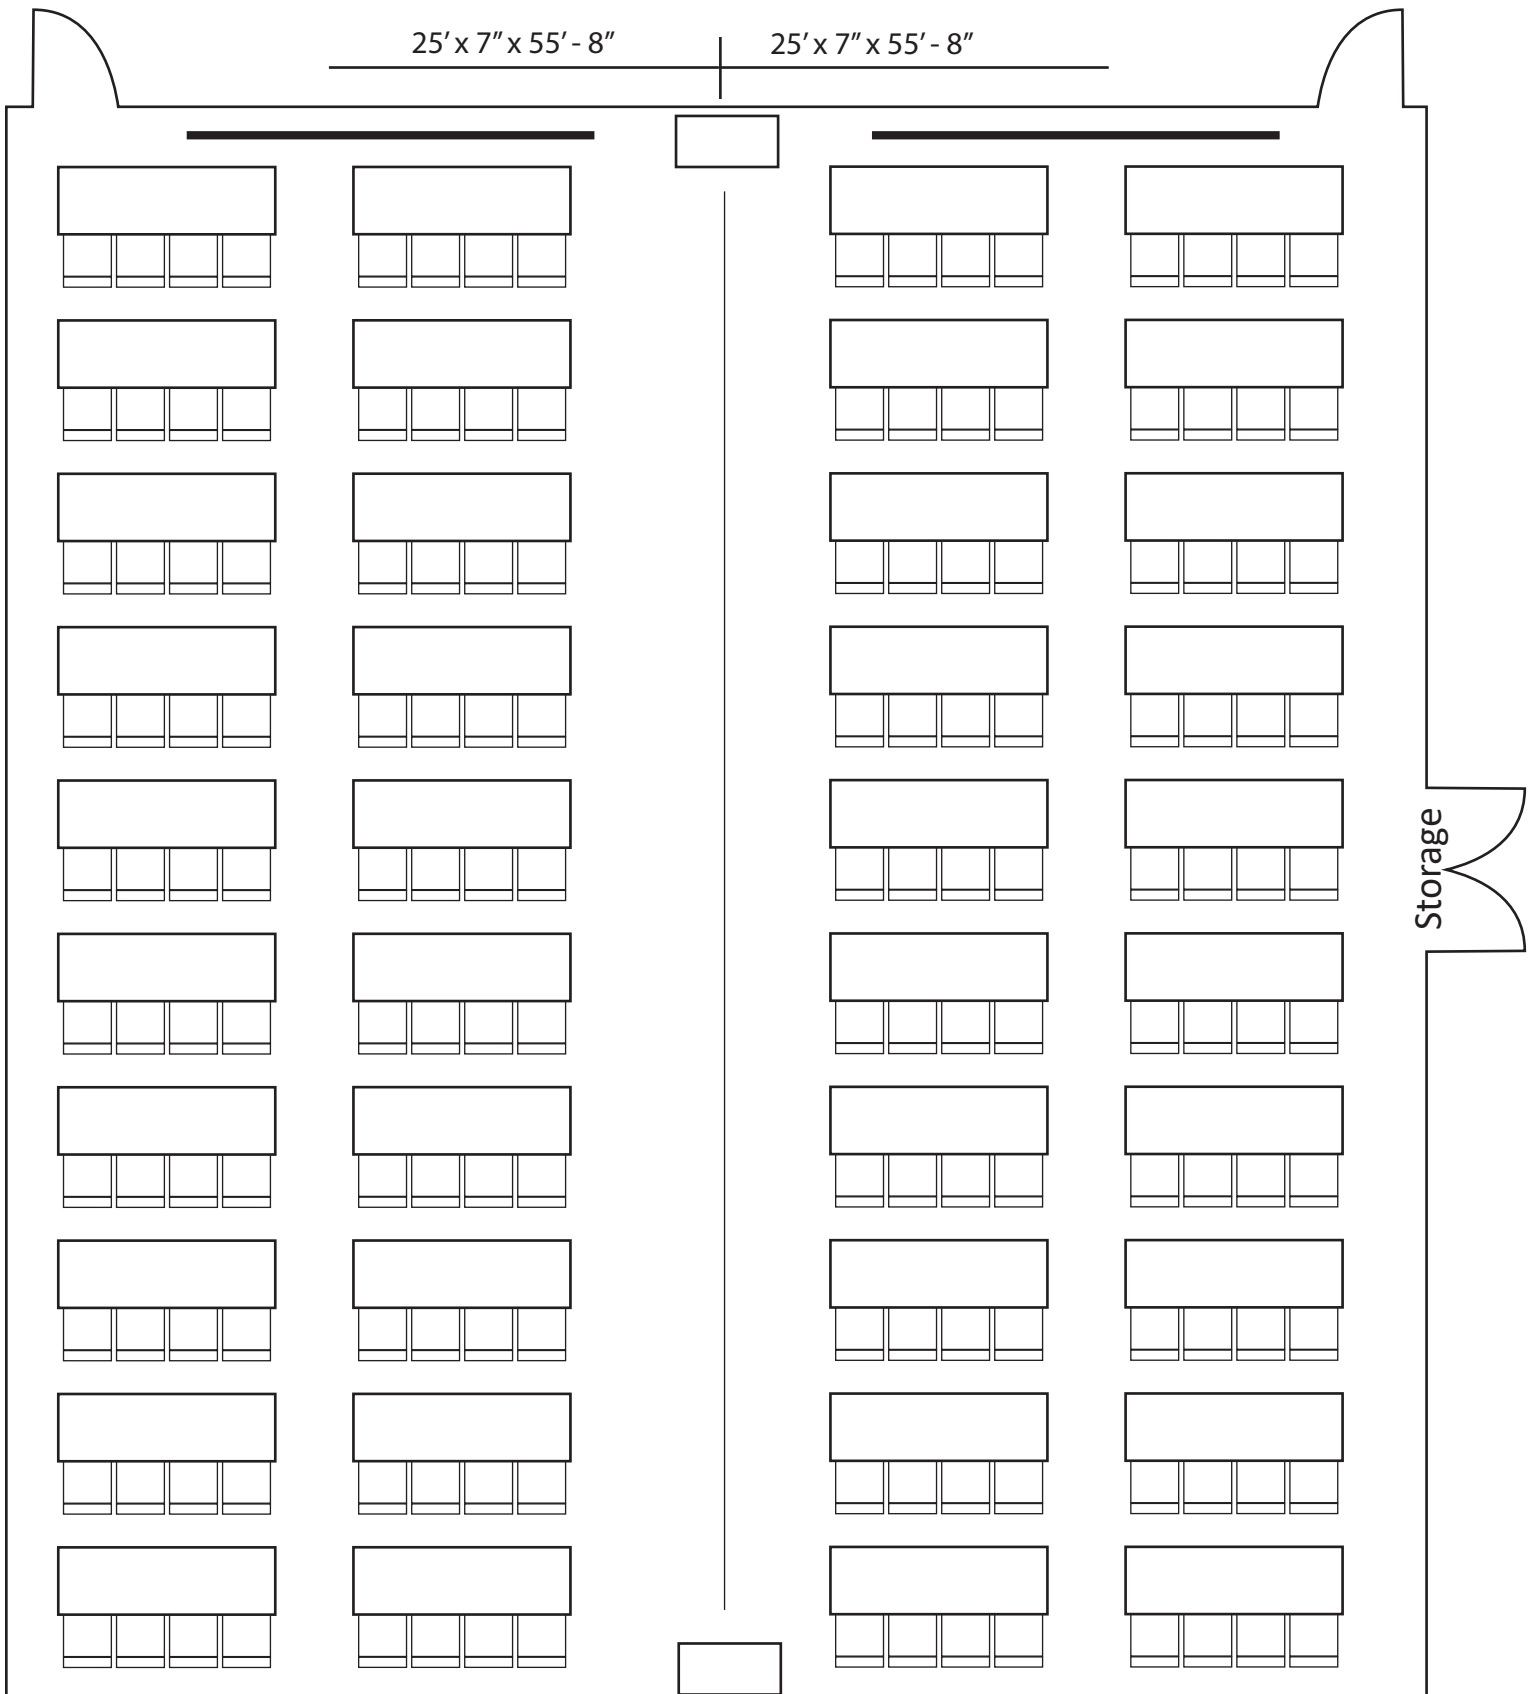

25' x 7" x 55' - 8"

25' x 7" x 55' - 8"

Storage

SALON A  
20 8' foot tables  
80 chairs

Lobby

SALON B  
20 8' foot tables  
80 chairs

GRAND SALON  
40 8' foot tables  
160 chairs