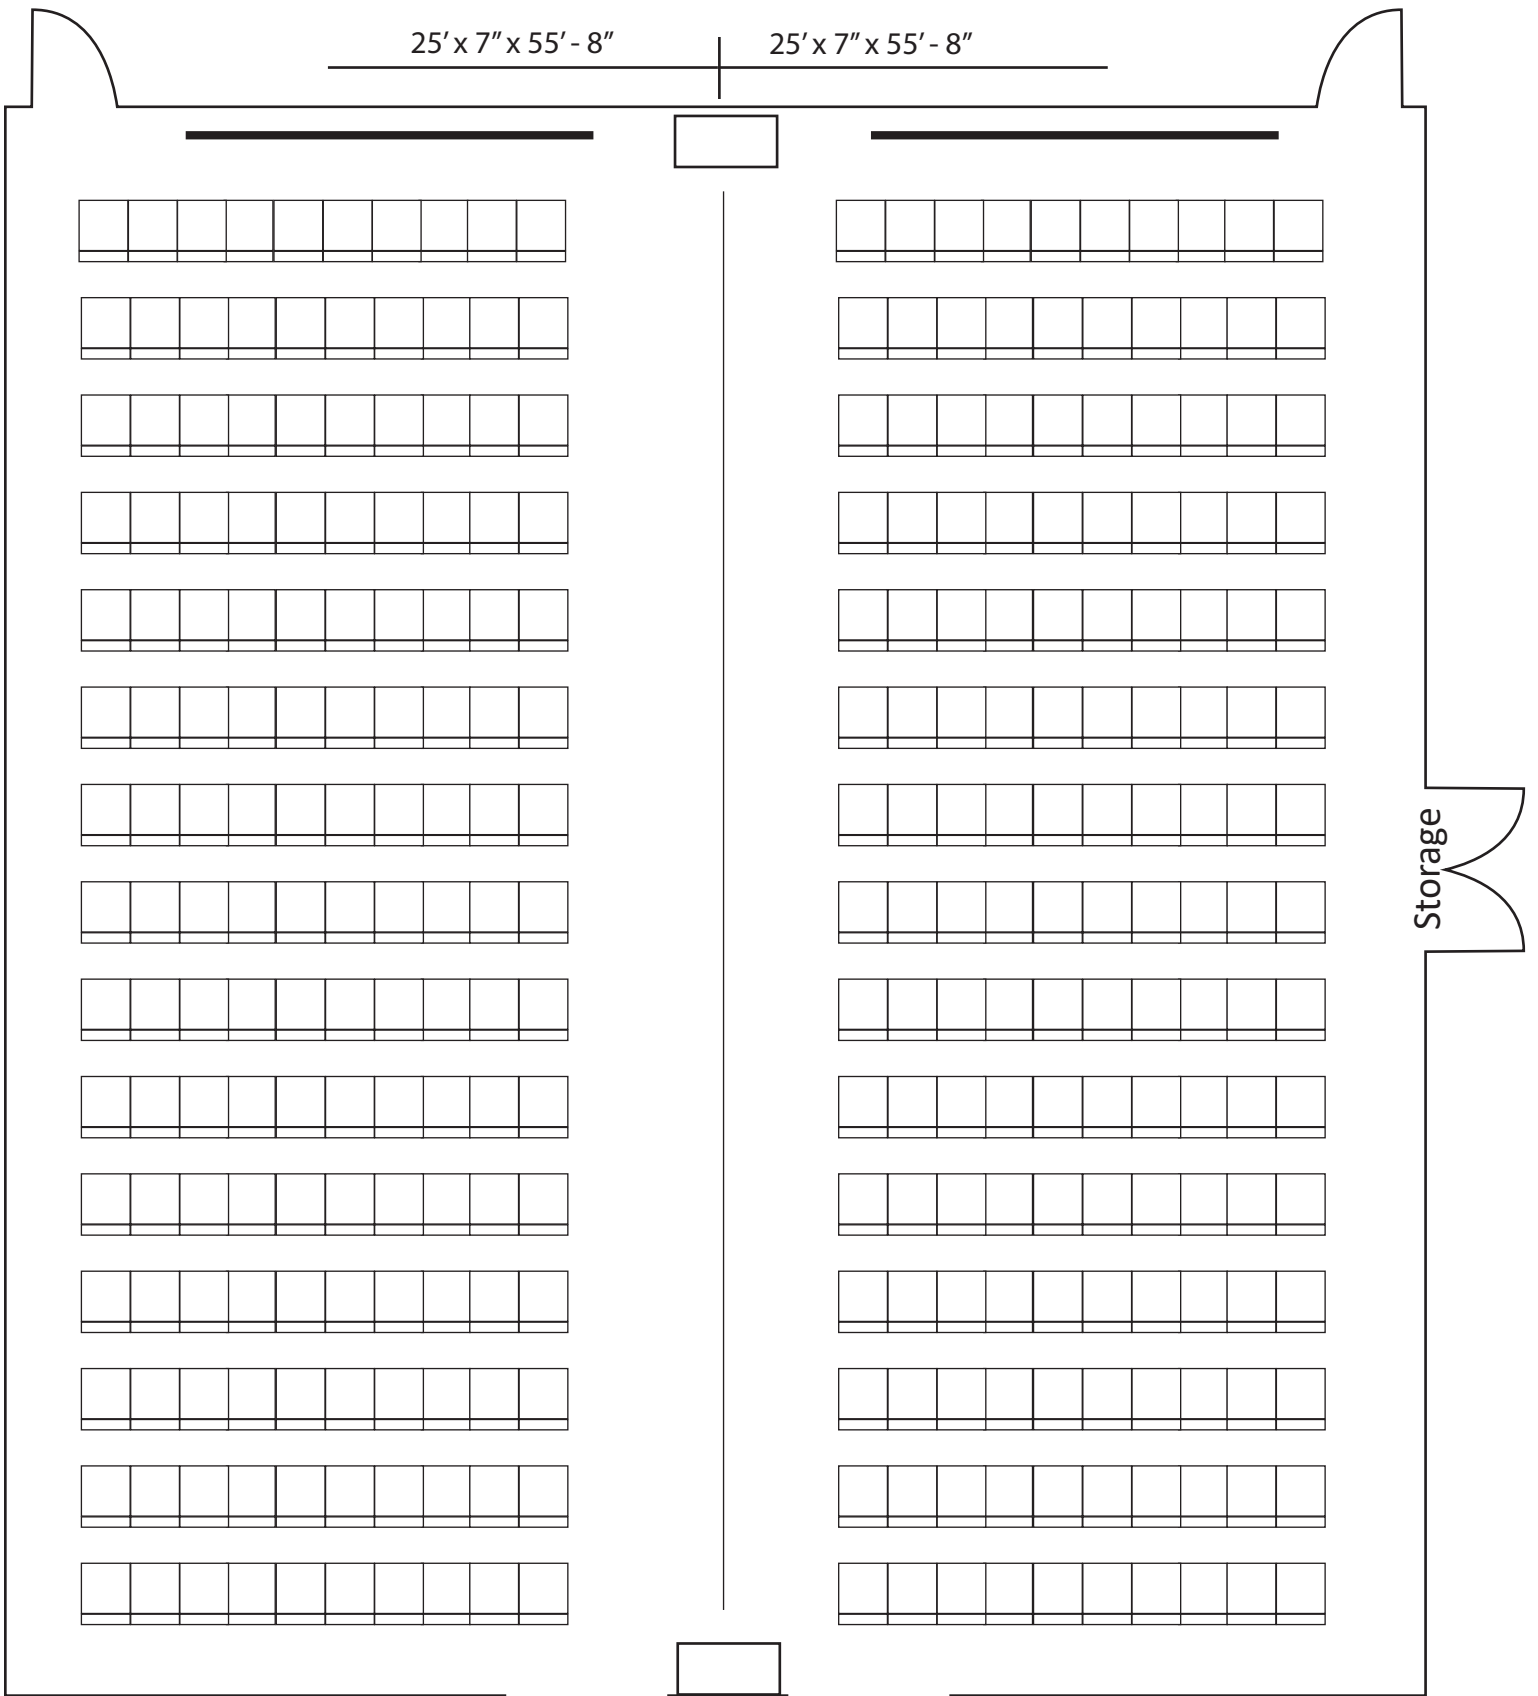

25' x 7" x 55' - 8"

25' x 7" x 55' - 8"

Storage

SALON A
150 chairs

Lobby

SALON B
150 chairs

GRAND SALON
300 chairs